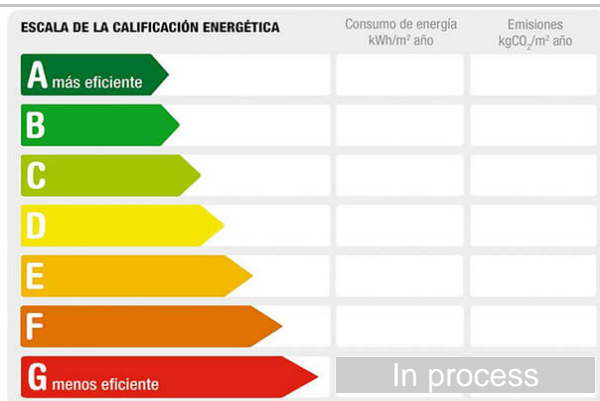

Sale/rent: For sale

Price: **180.000 €**

Condition: Developable

Address: calle Loma Faria parcela 11

Town: Cartagena

Province: Murcia

Postal code: 30394

Zone: loma de Canteras