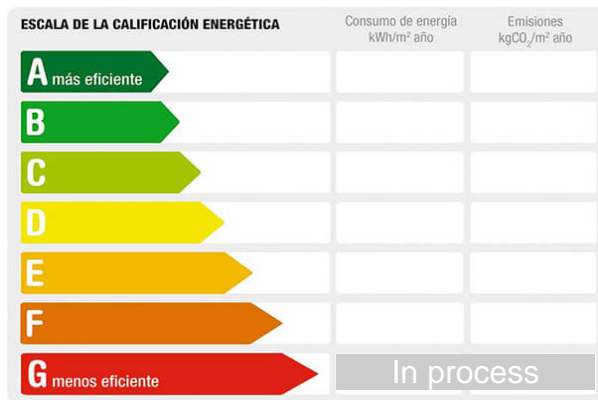

Sqm built: 50

Stays: 2

Orientation: west

Toilets: 1

Outward/Inward: outward

Description:

GRUPO PARIS INMOBILIARIA ALQUILA estupendo local comercial, de las mejores zonas de Cartagena, de 48m², di3fano, con un aseo. suelo de tarima, escaparate con hierro blindado y cristalera, fachada de 5 metros.

zona con mucho transito de gente, ya que est3 al lado de Carmelitas y adoratrices, justo enfrente de un paso de cebra y de una parada de bus. a 2 minutos andando del centro y de la plaza de Espa3a, y a 5 minutos de EL CORTE INGL3S. que m3s puedes pedir para tu negocio?

Ll3manos 722 188 338 - 622 654 904 o ven a visitarnos a Alameda San Ant3n 2, bajo.